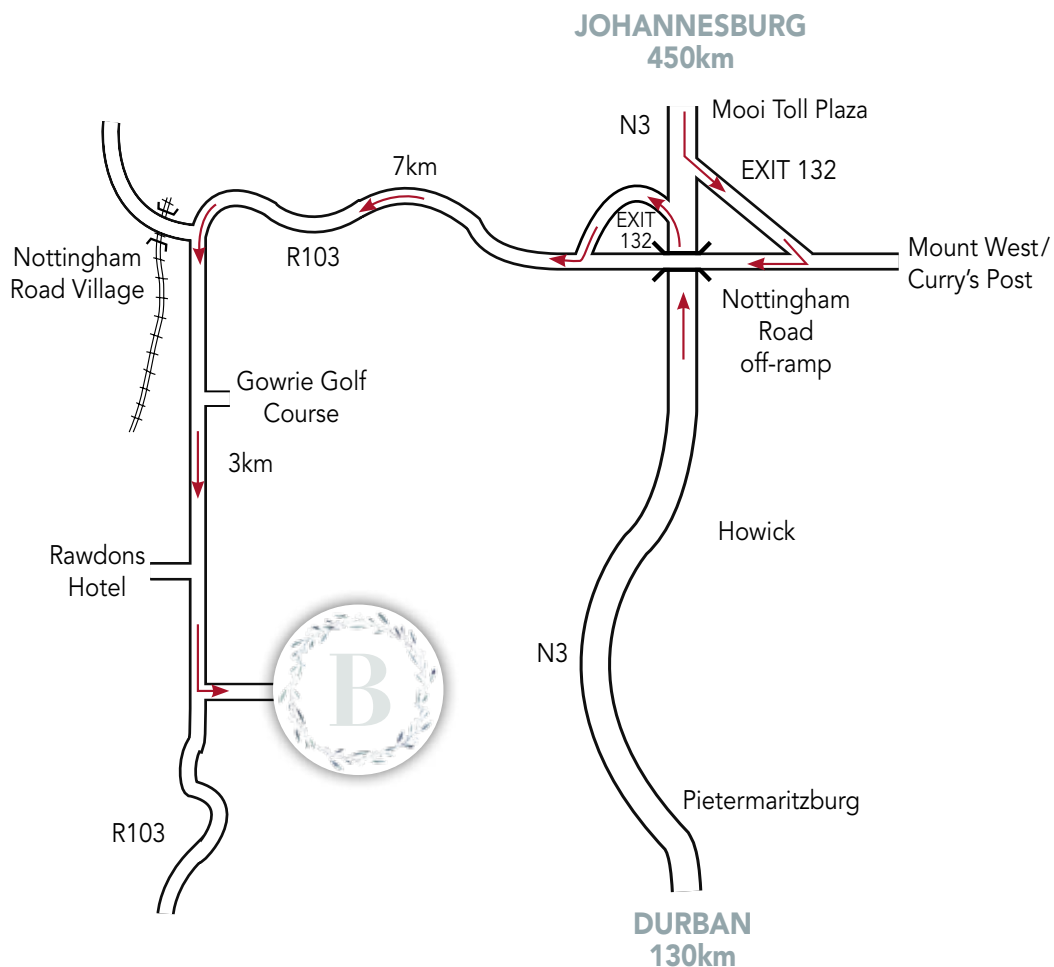

DIRECTIONS TO *Brookdale Health Hydro*

GPS CO-ORDINATES

29°22'462" S and 30° 00'691"E

Brookdale is a ten minute drive from the highway on a tarred road. Take the Nottingham Road exit (Exit 132) off the N3 and turn right, following the R103 towards Nottingham Road. Brookdale is an hour and a half drive from Durban and a comfortable four and a half hour drive from Johannesburg with easy access off the N3.

The Natal Midlands is known to have four seasons in one day. If you would like to check the extended weather before visiting us we recommend you visit: http://www.yr.no/place/South_Africa/KwaZulu-Natal/Nottingham_Road~969618/