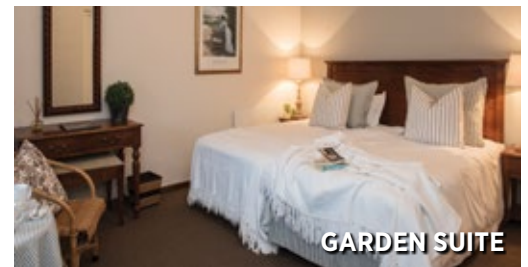

STANDARD ROOM