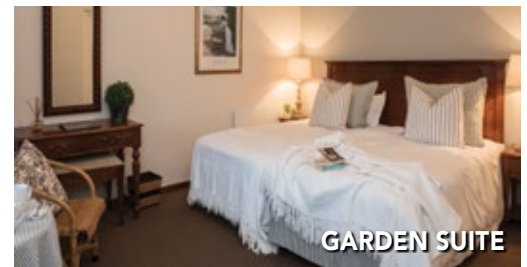

Brookdale

HEALTH HYDRO

Your Wellness Destination

2018 RATES

VALID 3 JAN – 22 DEC 2018

FOREST SUITE

FOREST SUITE

ACCOMMODATION TYPES

Standard Room	Room with en-suite bathroom.
Standard Room with TV	Room with newly renovated en-suite bathroom and a TV.
Garden Suite	This is larger than a Standard Room, has a TV, tea-making facilities and an en-suite bathroom with bath and shower.
Fountain Suite	This suite is large, has a TV, fireplace, ceiling fan, lounge area and tea making facilities. The en-suite bathroom has a spa bath and shower.
Courtyard Suite	Looks out onto garden courtyard and is near the main facilities. Underfloor heating throughout, fireplace, ceiling fan and tea-making facilities. The separate lounge has a TV with DSTV. Two double beds, bathroom with a bath and shower, and separate toilet.
Forest Suite	This private, luxurious suite has a lounge with fireplace. The lounge leads out onto a balcony overlooking the forest. Under carpet heating in the bedroom. This air-conditioned suite has a TV with DSTV, tea-making facilities, spa bath and shower.

STANDARD ROOM

GARDEN SUITE

FOUNTAIN SUITE

All our rooms are supplied with fans and hairdryers as well as electric blankets, heaters and heated towel rails to ensure a warm, cosy atmosphere in winter.

Rooms with TV have SABC 1, 2 & 3, E-TV, M-Net, M-Net Movie channels, all SuperSport channels as well as a weather channel.